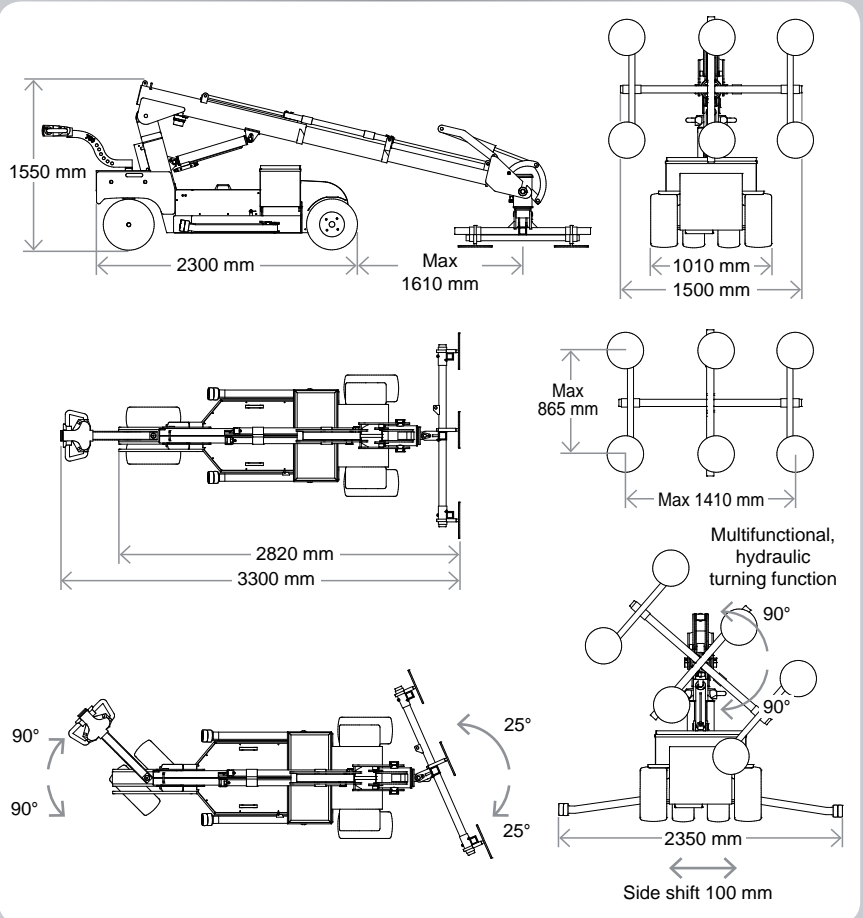

*The Smartlift  
shows its strength*

- 2 vacuum circuits with 2 pumps
- For rough terrain with frontwheel drive and big wheels. Electronic brake
- Manoeuvrable with dual rear wheels
- Lifting height 4000 mm (centre of yoke)
- Remote control for all hydraulic functions
- Waterproof according to ip65

The Smartlift has side shift for exact adjustment of the window

The Smartlift has hydraulic movements in all directions

Remote control for all hydraulic functions

## Technical data

Description	Value
Total weight	1300 kg
Total height	1550 mm
Total width (min)	1010 mm
Total length (min)	2820 mm
Telescoping of arm	2 x 830 mm
Tip from horizontal	42° back/86° forward
Speed regulation	Stepless high/low
Side shift	100 mm
Vacuum system	2 circuits
Lifting height, ceiling installation	4400 mm
Charging voltage	230 volt
Integrated charger	
Charging time 25-100%	Approx 10 hours
Batteries (4 x 12 v) 24 volt	4 x 134 A AGM
Running period	Approx 8 hours
Frontwheel drive	2000 Watt-AC
Brake	Electric
Suctions pads	4 x Ø 400 mm and 2 x Ø 300 mm
Automatic suction	2 vacuum pumps
Lifting capacity, telescopic arm in/extended	825 kg/270 kg