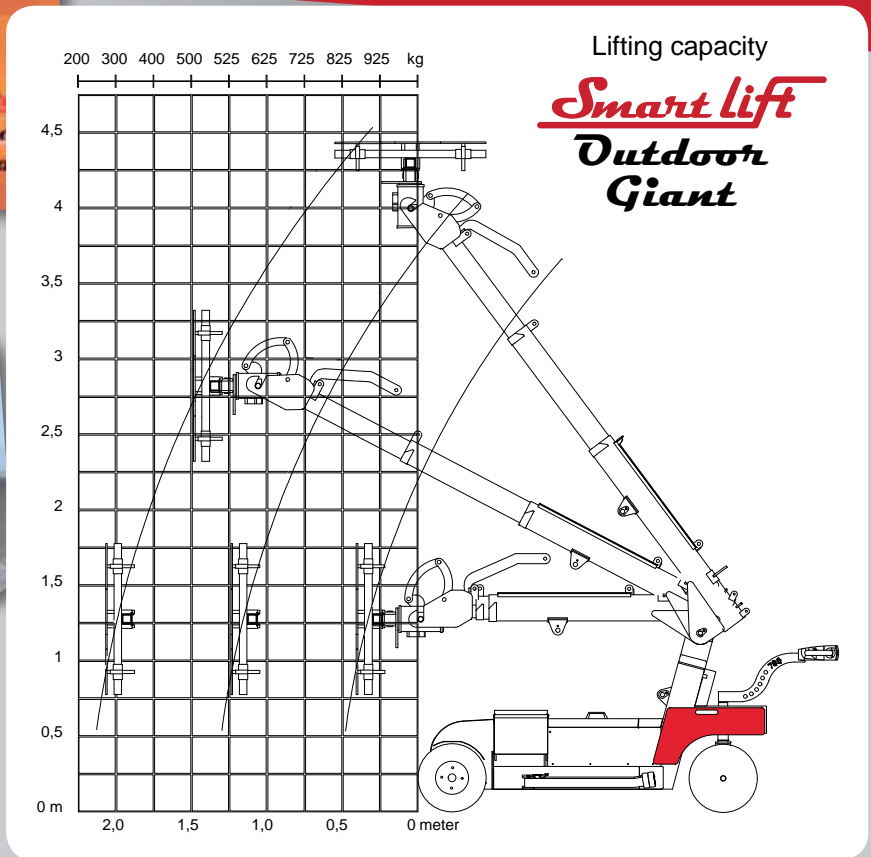

## Lifts and handles almost a tonne

Large window sections for  
your new building is easily  
and precisely lifted by the  
SL 780 Outdoor Giant.

*The wide tires  
make the machine  
extremely suitable  
for cross-country  
use*

*The Smartlift  
shows its strength*

- 2 vacuum circuits with 2 pumps
- For rough terrain with frontwheel drive and big wheels. Electronic brake
- Manoeuvrable with dual rear wheels
- Lifting height 4000 mm (centre of yoke)
- Remote control for all hydraulic functions
- Waterproof according to ip65

The Smartlift has side shift for exact adjustment of the window

The Smartlift has hydraulic movements in all directions

Remote control for all hydraulic functions

## Technical data

Description	Value
Total weight	1300 kg
Total height	1550 mm
Total width (min)	1010 mm
Total length (min)	2820 mm
Telescoping of arm	2 x 830 mm
Tip from horizontal	42° back/86° forward
Speed regulation	Stepless high/low
Side shift	100 mm
Vacuum system	2 circuits
Lifting height, ceiling installation	4400 mm
Charging voltage	230 volt
Integrated charger	
Charging time 25-100%	Approx 10 hours
Batteries (4 x 12 v) 24 volt	4 x 134 A AGM
Running period	Approx 8 hours
Frontwheel drive	2000 Watt-AC
Brake	Electric
Suctions pads	4 x Ø 400 mm and 2 x Ø 300 mm
Automatic suction	2 vacuum pumps
Lifting capacity, telescopic arm in/extended	825 kg/270 kg