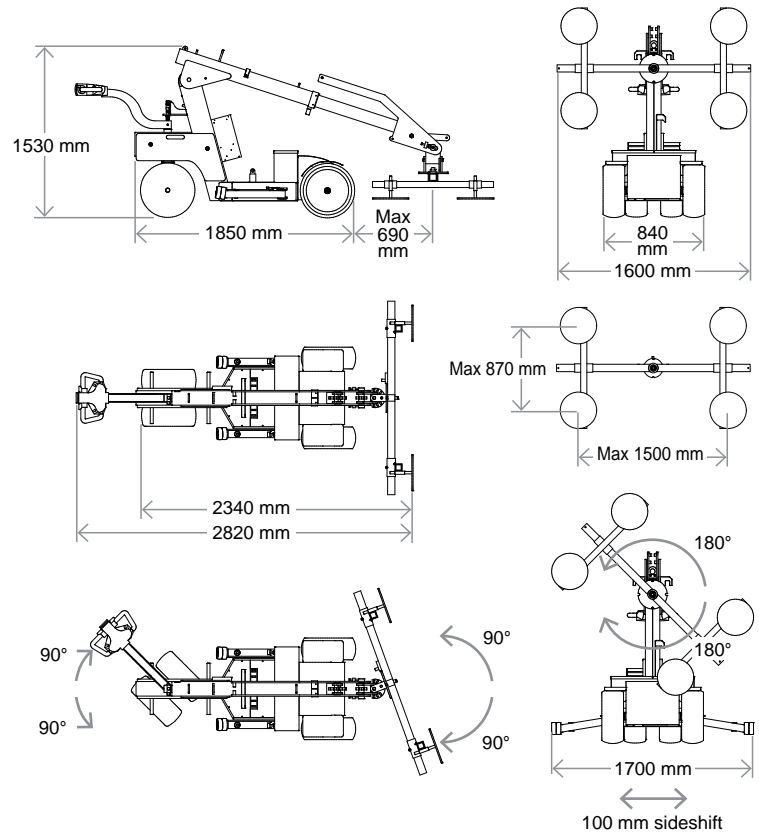

- Off road with front-wheel drive
- Manoevrable with dual rear wheels
- Foam filled tyres
- Self-driven
- Electronic brake
- Lifting height 2950 mm (centre of yoke)
- 2 vacuum circuits with 2 pumps
- 4 Suction pads Ø 400 mm
- Ergonomic operation handle
- Waterproof according to ip65

The vacuum system is separated into two vacuum circuits for highest security. Showing vacuum circuits with blue and red vacuum hoses

The yoke has movements in all directions

For high security the stabilizers of the lift are equipped with mandrels to fasten on stable ground for better stability.

Technical data

Description	Value
Weight	850 kg
Height	1530 mm
Width (min)	840 mm
Length (min)	2340 mm
Extension of arm	700 mm
Tip from horizontal	30° back/95° forward
Speed regulation	Stepless high/low
Sidseshift	100 mm
Vacuum system	2 circuits
Lifting height mounting	3500 mm
Charging voltage	230 volt
Integrated charger	Victron Energy
Charging time	Approx 8 hours
Battery(2 x 12v) 24 volt	2 x 105 A
Running period	Approx 20 hours
Front-wheel drive	1200 Watt - AC
Brake	Elektronic
Suction pads	4 unit Ø 400 mm
Lifting capacity arm in/extended (700 mm)	608 kg/280 kg