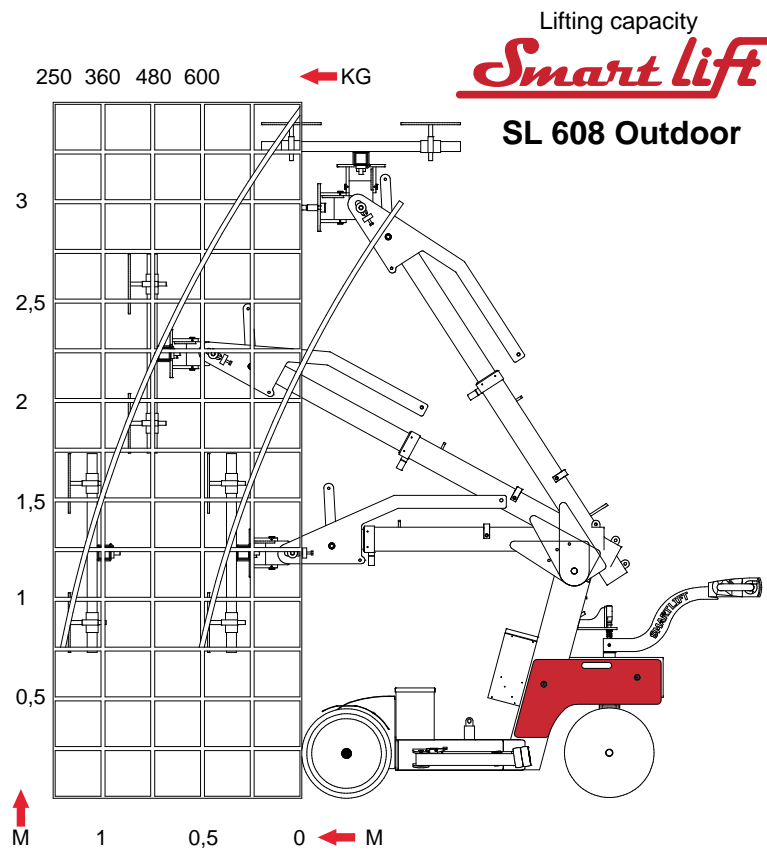

SL 608 Outdoor

for outdoor and indoor use

SL 608 Outdoor
lifts up to 608 kg

A powerful lift suitable for outdoor use

SL 608 Outdoor is suitable for outdoor lifting assignments for example on construction sites. The lift is the second most powerful in the Smartlift range with a lifting capacity up to 608 kg.

Larger window sections and heavier windows with up to three layers of glass still call for even stronger lifting capacity. SL 608 Outdoor is a new power lift in the Outdoor range and in terms of size it is positioned between the SL 380 Outdoor and the SL 780 Giant

The vacuum system is separated into two vacuum circuits for highest security. Showing vacuum circuits with blue and red vacuum hoses

The yoke has movements in all directions

For high security the stabilizers of the lift are equipped with mandrels to fasten on stable ground for better stability.

Technical data

Description	Value
Weight	850 kg
Height	1530 mm
Width (min)	840 mm
Length (min)	2340 mm
Extension of arm	700 mm
Tip from horizontal	30° back/95° forward
Speed regulation	Stepless high/low
Sidseshift	100 mm
Vacuum system	2 circuits
Lifting height mounting	3500 mm
Charging voltage	230 volt
Integrated charger	Victron Energy
Charging time	Approx 8 hours
Battery(2 x 12v) 24 volt	2 x 105 A
Running period	Approx 20 hours
Front-wheel drive	1200 Watt - AC
Brake	Elektronic
Suction pads	4 unit Ø 400 mm
Lifting capacity arm in/extended (700 mm)	608 kg/280 kg